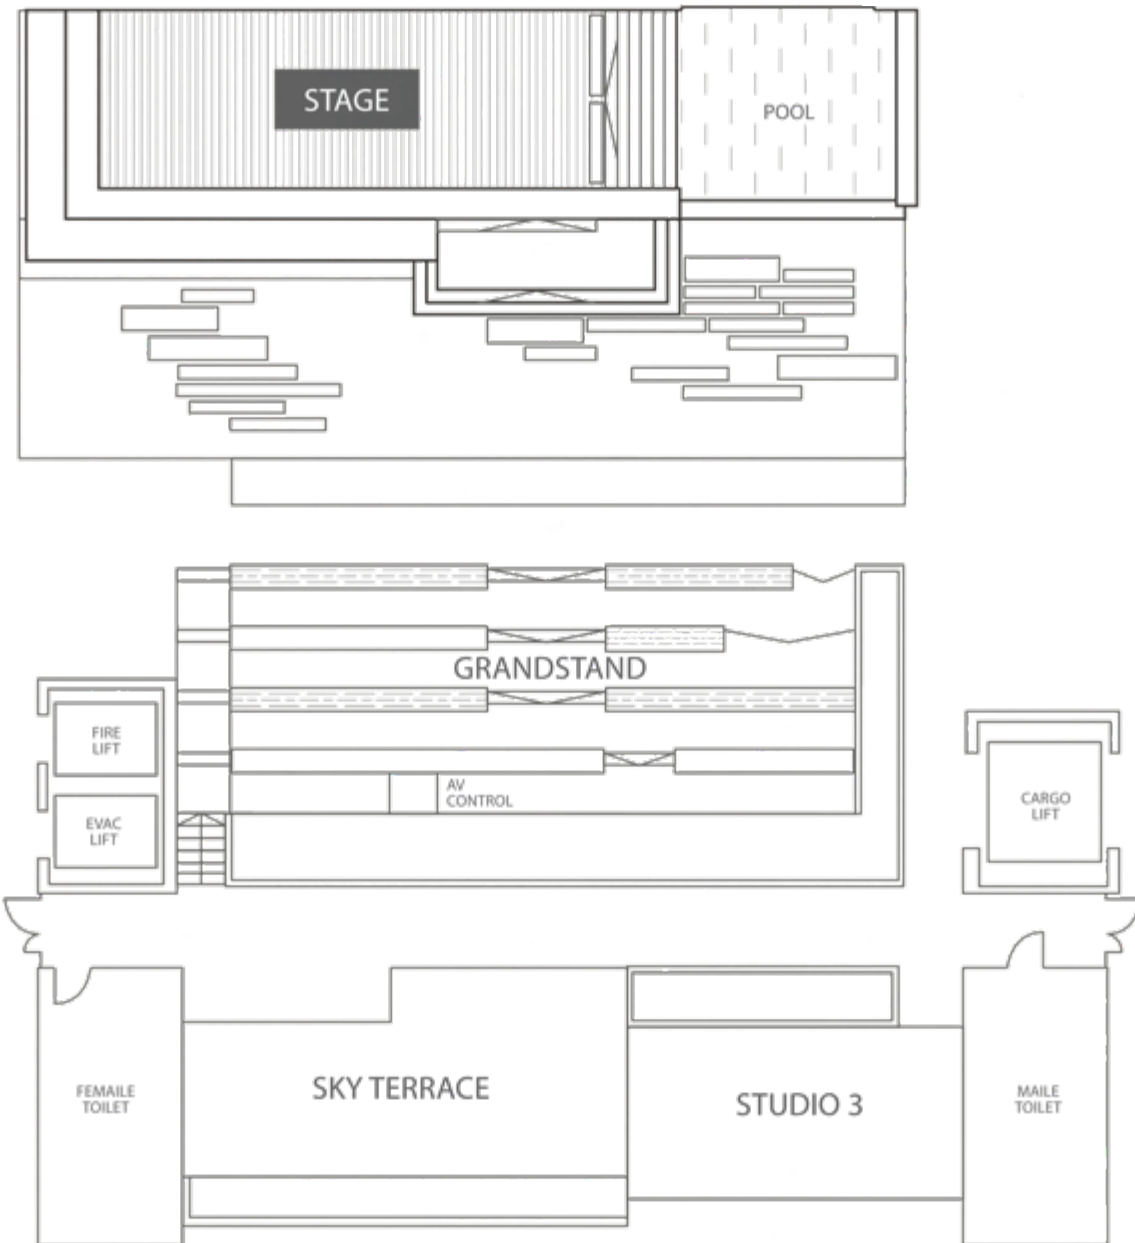

SKY GARDEN
GATEWAY THEATRE

A Magical Setting For An Intimate Wedding & Solemnization

Saying “I do” to the man of your dreams is a much-anticipated moment for all brides.

For some, they’ve been envisioning (and planning!) their wedding since they were little girls, and the search for the perfect venue in which to exchange their vows becomes all the more important to bring their vision to life.

This green refuge can be transformed into a unique event space for your wedding and solemnization.

SKY GARDEN

GATEWAY THEATRE

Floorplan

Sky Garden Wedding / Solemnization Package

S\$ 1,688⁺ — Half Day, 4-hour Block; Weekday (Mon - Fri, Except Public Holiday & Eve of Public Holiday)

S\$ 2,688⁺ — Full Day, 8-hour Block; Weekend (Sat – Sun, Including Public Holiday & Eve of Public Holiday)

Seating Capacity: 100 – 150 guests

Stage Dimensions: 12.8m x 4.4m

Sky Garden Wedding / Solemnization Packages

Each package includes:

- 4 hours or 8 hours exclusive usage of Gateway Theatre's Sky Garden⁺
- Usage of 1 x Bridal Room (Studio 3)
- Usage of AV equipment during wedding / solemnization
(includes basic sound system with 2 wireless microphones, built-in speakers, playback, 50-inch TV)
- 2 AV technicians