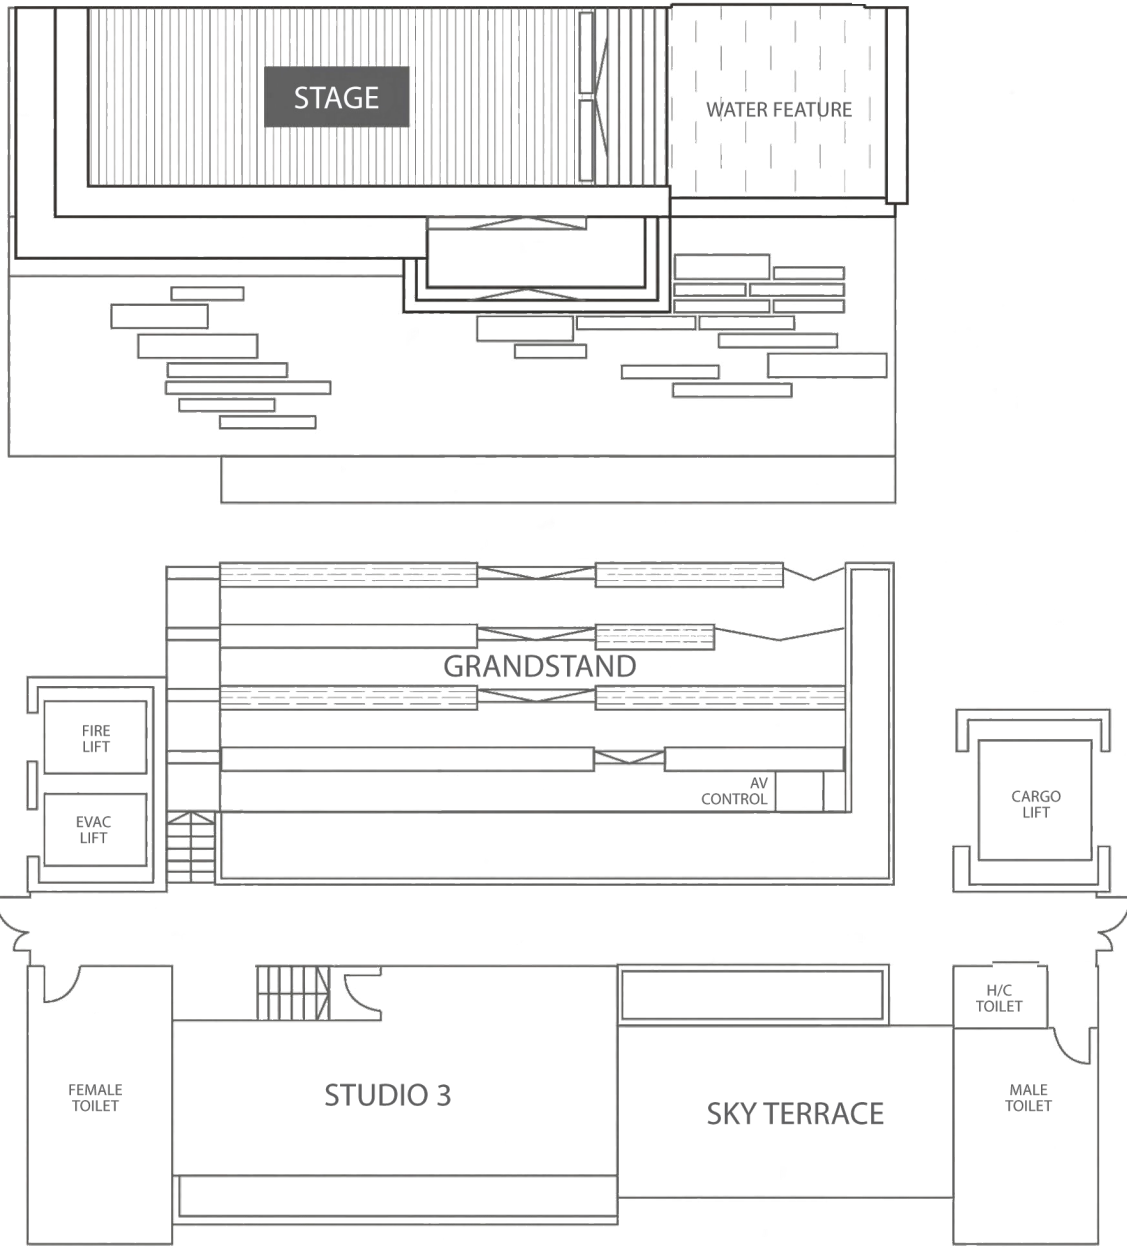

SKY GARDEN
GATEWAY THEATRE

A Magical Setting For An Intimate Wedding & Solemnization

Saying “I do” to the man of your dreams is a much-anticipated moment for all brides.

For some, they’ve been envisioning (and planning!) their wedding since they were little girls, and the perfect venue in which to exchange their vows becomes all the more important in bringing their vision to life.

One of its kind, Gateway Theatre's Sky Garden is a unique green space in the middle of the Bukit Merah heartland that is landscaped with manicured lawns, a water feature and an outdoor stage.

This green refuge can be transformed into a unique event space for your wedding and solemnization.

SKY GARDEN
GATEWAY THEATRE

Floorplan

Sky Garden Wedding / Solemnization Package

S\$ 1,888⁺ — Half Day, 4-hour Block; Weekday
(Mon - Fri, Except Public Holiday & Eve of Public Holiday)

S\$ 2,088⁺ — Half Day, 4-hour Block; Weekend
(Sat – Sun, Including Public Holiday & Eve of Public Holiday)

Seating Capacity: 100 guests (Grandstand seats only)
150 guests (with additional Tiffany chairs)*

Stage Dimensions: 12.8m x 4.4m

+Prices are subject to prevailing Goods & Services Tax (GST). The GST rates are subject to changes without notice.